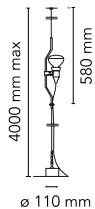

Parentesi dimmer

by Achille Castiglioni & Pio Manzù , 1971

Lamp providing direct light. Lamp moves vertically via sliding of a painted or nickel-plated shaped steel tube on a ceiling-to-floor steel cable (4000 mm long). Fixture head made of injection-molded black elastomer. On the cable there is the electronic dimmer which allows the regulation of light brightness.

Mounting	Pendant
Environment	Indoor
Weight	3.6 Kg
Light sources available	1 x LED E27 8W 2700K 660lm [e] cod.RF26277 - DIMM. 1 x RF31459 LED 13W E27 1300lm 2700K [e] Dimmable
Emergency	Without
Switching	On the cable there is the electronic dimmer which allows the regulation of light brightness with a dial.
Dimmer	Included
Voltage	220-240V
Power	MAX 150W
Battery	No
Supply included	Yes
Cord Length	4000 mm
Materials	Elastomer, Steel
Colors	<ul style="list-style-type: none"> ● F5600009 - White ● F5600030 - Black ● F5600035 - Red ● F5600058 - Nickel