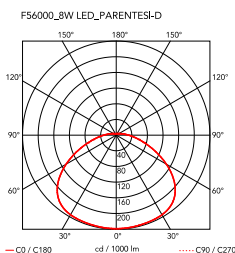

Parentesi dimmer

by Achille Castiglioni & Pio Manzù , 1971

Lamp providing direct light. Lamp moves vertically via sliding of a painted or nickel-plated shaped steel tube on a ceiling-to-floor steel cable (4000 mm long). Fixture head made of injection-molded black elastomer. On the cable there is the electronic dimmer which allows the regulation of light brightness.