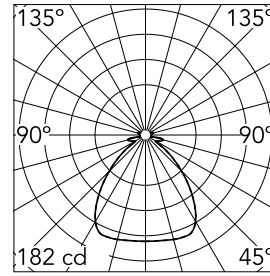

Romeo Outdoor C3 Pvc (91 cm) Green wall

 F6469041 - Green Wall

Suspension luminaire for outdoor use providing direct and diffused light. External diffuser obtained from braided colored PVC tubes, internal frame in polyester-painted aluminum tubes. Inner diffuser in opal-colored, vacuum-formed polycarbonate which is removable for bulb change without the use of tools. Diffuser support in anodized die-cast aluminum alloy, liquid grey painted. Die-cast aluminum alloy ceiling fitting with polished finish. Injection-molded polycarbonate (PC) cover rose. 316L stainless steel pole – polished.

Optical

Lighting type	Direct
Light distribution	Symmetric
Optical type	Diffused light
Beam angle (°)	74
Beam angle C90-270 (°)	74

Beam Angle DIR: 92°

h(m)	E(lx)	D(m)
1	182	2.07
2	46	4.15
3	20	6.22
4	11	8.29
5	7	10.36

Luminous flux luminaire
2400 lm

Electrical

Frequency (Hz)	50-60
Voltage (V)	220-240
Emergency	Without
Insulation class	I

Physical

Color	Green Wall
Orientation	Fixed
Weight (kg)	7.5

Note

Light source not included. HSGS E27: 1x250W or 1 LED: 21W - 2450 lm - 3000K