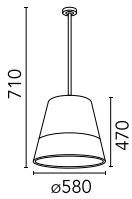

Romeo Outdoor C3 Pvc (71 cm) Green wall

 F6468041 - Green Wall

Suspension luminaire for outdoor use providing direct and diffused light. External diffuser obtained from braided colored PVC tubes, internal frame in polyester-painted aluminum tubes. Inner diffuser in opal-colored, vacuum-formed polycarbonate which is removable for bulb change without the use of tools. Diffuser support in anodized die-cast aluminum alloy, liquid grey painted. Die-cast aluminum alloy ceiling fitting with polished finish. Injection-molded polycarbonate (PC) cover rose. 316L stainless steel pole – polished.

In order to obtain good weather resistance, all the painted details have undergone a chemical conversion treatment for enhanced corrosion resistance.

Main specifications

Number of heads	1
Power (W)	250
Mountings	Ceiling
Environment	Outdoor wet location

Optical

Lighting type	Direct
Light distribution	Symmetric
Optical type	Diffused light
Beam angle (°)	78
Beam angle C90-270 (°)	78

Beam Angle DIR: 92°

h(m)	E(lx)	D(m)
1	182	2.07
2	46	4.15
3	20	6.22
4	11	8.29
5	7	10.36

Luminous flux luminaire
2400 lm

Electrical

Frequency (Hz)	50/60
Voltage (V)	220-240
Lamp holder	E27
Emergency	Without
Insulation class	I

Physical

Color	Green Wall
Orientation	Fixed
Weight (kg)	5.9

Note

Light source not included. HSGS E27: 1x250W or 1 LED: 21W - 2450 lm - 3000K