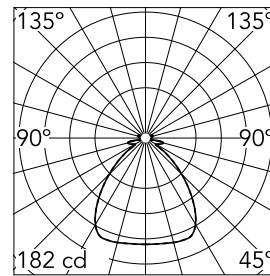

Romeo Outdoor C3 Pvc (71 cm) Green wall

 F6468041 - Green Wall

Suspension luminaire for outdoor use providing direct and diffused light. External diffuser obtained from braided colored PVC tubes, internal frame in polyester-painted aluminum tubes. Inner diffuser in opal-colored, vacuum-formed polycarbonate which is removable for bulb change without the use of tools. Diffuser support in anodized die-cast aluminum alloy, liquid grey painted. Die-cast aluminum alloy ceiling fitting with polished finish. Injection-molded polycarbonate (PC) cover rose. 316L stainless steel pole – polished.

Optical

Lighting type	Direct
Light distribution	Symmetric
Optical type	Diffused light
Beam angle (°)	78
Beam angle C90-270 (°)	78

Beam Angle DIR: 92°

h(m)	E(lx)	D(m)
1	182	2.07
2	46	4.15
3	20	6.22
4	11	8.29
5	7	10.36