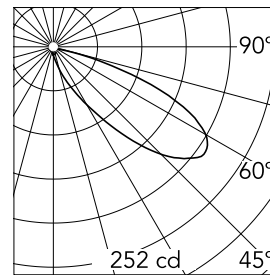

## Oblique

New

09.8302.DY - Matt White

Professional table lamp with patented asymmetric optics. External power supply included with 1500-mm cable. USB-C connection integrated into the base of the device to recharge compatible devices.

### Main specifications

Number of heads	1	Net lumen (lm)	525
Lamp category	LED	Mountings	Table
Power (W)	8W	Environment	Indoor dry location
CCT (K)	4000K		
CRI	90		

### Optical

Lighting type	Direct
LED type	Top LED
Light distribution	Asymmetric
Optical type	Asymmetric
Beam angle (°)	35
Beam angle C90-270 (°)	46

Beam Angle:	35°		
	h(m)	E(lx)	D(m)
1	252	2.18	
2	63	4.36	
3	28	6.54	
4	16	8.72	
5	10	10.90	

### Physical

Color	Matt White
Orientation	Fixed
Weight (kg)	0.75