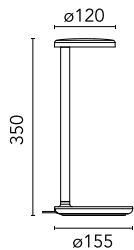

Oblique

New

09.8302.DY - Matt White

Professional table lamp with patented asymmetric optics. External power supply included with 1500-mm cable. USB-C connection integrated into the base of the device to recharge compatible devices.

Main specifications

Number of heads	1	Net lumen (lm)	525
Lamp category	LED	Mountings	Table
Power (W)	8W	Environment	Indoor dry location
CCT (K)	4000K		
CRI	90		

Optical

Lighting type	Direct
LED type	Top LED
Light distribution	Asymmetric
Optical type	Asymmetric
Beam angle (°)	35
Beam angle C90-270 (°)	46

Beam Angle:	35°		
	h(m)	E(lx)	D(m)
1	252	2.18	
2	63	4.36	
3	28	6.54	
4	16	8.72	
5	10	10.90	

Luminous flux luminaire
525 lm

Electrical

Dimmable	Yes
Driver	Remote included
Driver type	Dimmable
Emergency	Without
Insulation class	III

Physical

Color	Matt White
Orientation	Fixed
Weight (kg)	0.75