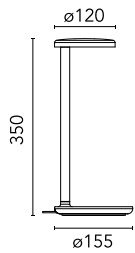

Oblique

New

09.8300.DY - Matt White

Professional table lamp with patented asymmetric optics. External power supply included with 1500-mm cable. USB-C connection integrated into the base of the device to recharge compatible devices.

Main specifications

Number of heads	1	Net lumen (lm)	479
Lamp category	LED	Mountings	Table
Power (W)	8W	Environment	Indoor dry location
CCT (K)	2700K		
CRI	90		

Optical

Lighting type	Direct
LED type	Top LED
Light distribution	Asymmetric
Optical type	Asymmetric
Beam angle (°)	35
Beam angle C90-270 (°)	46

Beam Angle:	35°		
	h(m)	E(lx)	D(m)
1	229	2.18	
2	57	4.36	
3	25	6.54	
4	14	8.72	
5	9	10.90	

Luminous flux luminaire
479 lm

Electrical

Dimmable	Yes
Driver	Remote included
Driver type	Dimmable
Emergency	Without
Insulation class	III

Physical

Color	Matt White
Orientation	Fixed
Weight (kg)	0.75