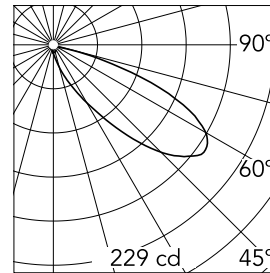

## Oblique

New

09.8300.DY - Matt White

Professional table lamp with patented asymmetric optics. External power supply included with 1500-mm cable. USB-C connection integrated into the base of the device to recharge compatible devices.

### Main specifications

Number of heads	1	Net lumen (lm)	479
Lamp category	LED	Mountings	Table
Power (W)	8W	Environment	Indoor dry location
CCT (K)	2700K		
CRI	90		

### Optical

Lighting type	Direct
LED type	Top LED
Light distribution	Asymmetric
Optical type	Asymmetric
Beam angle (°)	35
Beam angle C90-270 (°)	46

Beam Angle:	35°		
	h(m)	E(lx)	D(m)
1	229	2.18	
2	57	4.36	
3	25	6.54	
4	14	8.72	
5	9	10.90	

### Physical

Color	Matt White
Orientation	Fixed
Weight (kg)	0.75