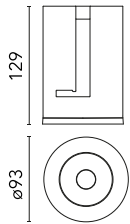

Main specifications

Number of heads	1	Net lumen (lm)	1994
Lamp category	LED	Mountings	Recessed
Power (W)	22W	Environment	Indoor dry location
CCT (K)	3000K		
CRI	90		

Optical

Lighting type	Direct
LED type	LED array
Light distribution	Symmetric
Optical type	Wide flood
Beam angle (°)	49
Beam angle C90-270 (°)	49

Physical

Color	Gold
Orientation	Fixed
Recessed depth (mm)	129
Weight (kg)	0.54
Spot diameter (mm)	90

Note

Please select 500 mA setting in the remote driver to match the power of the Adjustable version.

Light Shadow Pro Ø 90 Fixed Optic Wide Flood