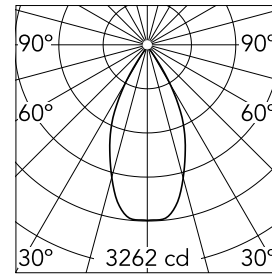

Main specifications

Number of heads	1	Net lumen (lm)	1994
Lamp category	LED	Mountings	Recessed
Power (W)	22W	Environment	Indoor dry location
CCT (K)	3000K		
CRI	90		

Optical

Lighting type	Direct
LED type	LED array
Light distribution	Symmetric
Optical type	Wide flood
Beam angle (°)	49
Beam angle C90-270 (°)	49

Physical

Color	Gold
Orientation	Fixed
Recessed depth (mm)	129
Weight (kg)	0.54
Spot diameter (mm)	90

Note

Please select 500 mA setting in the remote driver to match the power of the Adjustable version.

Light Shadow Pro Ø 90 Fixed Optic Wide Flood