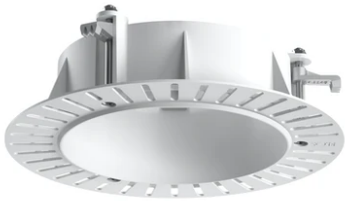

Light Shadow Pro Ø 90 Fixed Optic Wide Flood

New

03.9967.GL - Gold

LED lighting module, with low glare, to be inserted in the recessed frames (not included), installation through a bayonet system with interchangeable spots. Remote driver not included.

Main specifications

Number of heads	1	Net lumen (lm)	1994
Lamp category	LED	Mountings	Recessed
Power (W)	22W	Environment	Indoor dry location
CCT (K)	3000K		
CRI	90		

Optical

Lighting type	Direct
LED type	LED array
Light distribution	Symmetric
Optical type	Wide flood
Beam angle (°)	49
Beam angle C90-270 (°)	49

Physical

Color	Gold
Orientation	Fixed
Recessed depth (mm)	129
Weight (kg)	0.54
Spot diameter (mm)	90

Note

Please select 500 mA setting in the remote driver to match the power of the Adjustable version.

Light Shadow Pro Ø 90 Fixed Optic Wide Flood