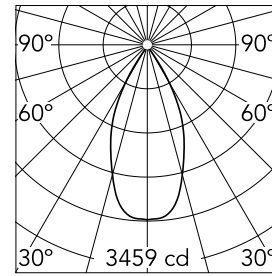

Main specifications

Number of heads	1	Net lumen (lm)	2100
Lamp category	LED	Mountings	Recessed
Power (W)	22W	Environment	Indoor dry location
CCT (K)	4000K		
CRI	90		

Optical

Lighting type	Direct
LED type	LED array
Light distribution	Symmetric
Optical type	Wide flood
Beam angle (°)	48
Beam angle C90-270 (°)	48

Physical

Color	White
Orientation	Fixed
Recessed depth (mm)	129
Spot diameter (mm)	90

Note

Please select 500 mA setting in the remote driver to match the power of the Adjustable version.

Light Shadow Pro Ø 90 Fixed Optic Wide Flood