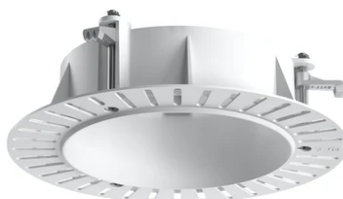

Light Shadow Pro Ø 90 Fixed Optic Wide Flood

New

03.9923.40 - White

LED lighting module, with low glare, to be inserted in the recessed frames (not included), installation through a bayonet system with interchangeable spots. Remote driver not included.

Main specifications

Number of heads	1	Net lumen (lm)	2100
Lamp category	LED	Mountings	Recessed
Power (W)	22W	Environment	Indoor dry location
CCT (K)	4000K		
CRI	90		

Optical

Lighting type	Direct
LED type	LED array
Light distribution	Symmetric
Optical type	Wide flood
Beam angle (°)	48
Beam angle C90-270 (°)	48

Physical

Color	White
Orientation	Fixed
Recessed depth (mm)	129
Spot diameter (mm)	90

Note

Please select 500 mA setting in the remote driver to match the power of the Adjustable version.

Light Shadow Pro Ø 90 Fixed Optic Wide Flood