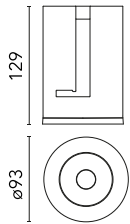

Light Shadow Pro Ø 90 Fixed Optic Wide Flood

New

03.9923.40 - White

LED lighting module, with low glare, to be inserted in the recessed frames (not included), installation through a bayonet system with interchangeable spots. Remote driver not included.

Main specifications

Number of heads	1	Net lumen (lm)	2100
Lamp category	LED	Mountings	Recessed
Power (W)	22W	Environment	Indoor dry location
CCT (K)	4000K		
CRI	90		

Optical

Lighting type	Direct
LED type	LED array
Light distribution	Symmetric
Optical type	Wide flood
Beam angle (°)	48
Beam angle C90-270 (°)	48

Physical

Color	White
Orientation	Fixed
Recessed depth (mm)	129
Spot diameter (mm)	90

Note

Please select 500 mA setting in the remote driver to match the power of the Adjustable version.

Light Shadow Pro Ø 90 Fixed Optic Wide Flood