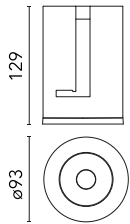

Main specifications

Number of heads	1	Net lumen (lm)	1300
Lamp category	LED	Mountings	Recessed
Power (W)	18W	Environment	Indoor dry location
CCT (K)	2700K		
CRI	90		

Optical

Lighting type	Direct
LED type	LED array
Light distribution	Symmetric
Optical type	Super spot
Beam angle (°)	10
Beam angle C90-270 (°)	10

Physical

Color	White
Orientation	Fixed
Recessed depth (mm)	129
Weight (kg)	0.54
Spot diameter (mm)	90

Light Shadow Pro Ø 90 Fixed Optic Super Spot

Continuous current power supply,
Mains dimming, leading & trailing edge
220/240V – 50/60Hz, 300mA-14W /
350mA-17W / 400mA-19W /
450/500/600/650/700/750/800/900mA –
20W
60.9467