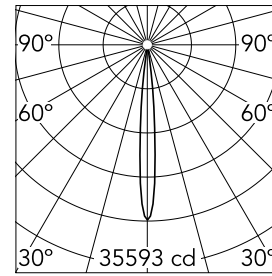

Main specifications

Number of heads	1	Net lumen (lm)	1300
Lamp category	LED	Mountings	Recessed
Power (W)	18W	Environment	Indoor dry location
CCT (K)	2700K		
CRI	90		

Optical

Lighting type	Direct
LED type	LED array
Light distribution	Symmetric
Optical type	Super spot
Beam angle (°)	10
Beam angle C90-270 (°)	10

Physical

Color	White
Orientation	Fixed
Recessed depth (mm)	129
Weight (kg)	0.54
Spot diameter (mm)	90

Light Shadow Pro Ø 90 Fixed Optic Super Spot

Continuous current power supply,
Mains dimming, leading & trailing edge
220/240V – 50/60Hz, 300mA-14W /
350mA-17W / 400mA-19W /
450/500/600/650/700/750/800/900mA –
20W
60.9467