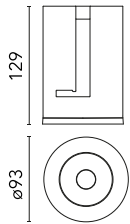

Main specifications

Number of heads	1	Net lumen (lm)	1914
Lamp category	LED	Mountings	Recessed
Power (W)	22W	Environment	Indoor dry location
CCT (K)	3000K		
CRI	90		

Optical

Lighting type	Direct
LED type	LED array
Light distribution	Symmetric
Optical type	Medium
Beam angle (°)	25
Beam angle C90-270 (°)	25

Emergency

Physical

Color	Chrome
Orientation	Fixed
Recessed depth (mm)	129
Weight (kg)	0.54
Spot diameter (mm)	90

Note

Please select 500 mA setting in the remote driver to match the power of the Adjustable version.