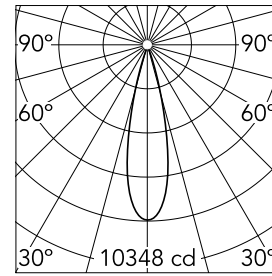

Main specifications

Number of heads	1	Net lumen (lm)	1914
Lamp category	LED	Mountings	Recessed
Power (W)	22W	Environment	Indoor dry location
CCT (K)	3000K		
CRI	90		

Optical

Lighting type	Direct
LED type	LED array
Light distribution	Symmetric
Optical type	Medium
Beam angle (°)	25
Beam angle C90-270 (°)	25

Emergency

Physical

Color	Chrome
Orientation	Fixed
Recessed depth (mm)	129
Weight (kg)	0.54
Spot diameter (mm)	90

Note

Please select 500 mA setting in the remote driver to match the power of the Adjustable version.