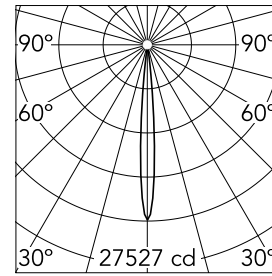

Main specifications

Number of heads	1	Net lumen (lm)	803
Lamp category	LED	Mountings	Recessed
Power (W)	10W	Environment	Indoor dry location
CCT (K)	3000K		
CRI	90		

Optical

Lighting type	Direct
LED type	LED array
Light distribution	Symmetric
Optical type	Super spot
Beam angle (°)	9
Beam angle C90-270 (°)	9

Physical

Color	Gold	Rotation (°)	355
Orientation	Adjustable	Spot diameter (mm)	90
Recessed depth (mm)	111		
Weight (kg)	0.54		
Tilt (°)	35		

Light Shadow Pro Ø 90 Adjustable Optic Super Spot

Continuous current power supply,
Mains dimming, leading & trailing edge
220/240V – 50/60Hz, 300mA-14W /
350mA-17W / 400mA-19W /
450/500/600/650/700/750/800/900mA –
20W
60.9467