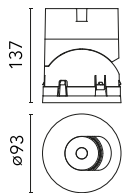

Main specifications

Number of heads	1	Net lumen (lm)	803
Lamp category	LED	Mountings	Recessed
Power (W)	10W	Environment	Indoor dry location
CCT (K)	3000K		
CRI	90		

Optical

Lighting type	Direct
LED type	LED array
Light distribution	Symmetric
Optical type	Super spot
Beam angle (°)	9
Beam angle C90-270 (°)	9