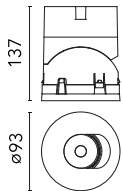

Light Shadow Pro Ø 90 Adjustable Optic Super Spot

New

03.9985.40 - White

LED lighting module, with low glare, to be inserted in the recessed frames (not included), installation through a bayonet system with interchangeable spots. Remote driver not included.