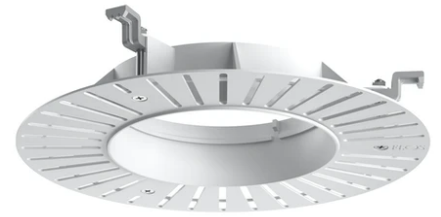

Light Shadow Pro Ø 90 Adjustable Optic Super Spot

Installation Frame Trim
08.0165.40

Installation Frame Trim
08.0165.14

Installation Frame No Trim
08.0167.00