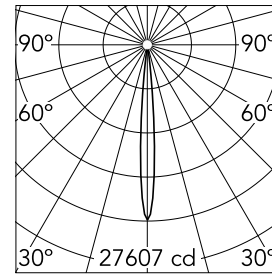

### Main specifications

<b>Number of heads</b>	1	<b>Net lumen (lm)</b>	808
<b>Lamp category</b>	LED	<b>Mountings</b>	Recessed
<b>Power (W)</b>	10W	<b>Environment</b>	Indoor dry location
<b>CCT (K)</b>	3000K		
<b>CRI</b>	90		

### Optical

<b>Lighting type</b>	Direct
<b>LED type</b>	LED array
<b>Light distribution</b>	Symmetric
<b>Optical type</b>	Super spot
<b>Beam angle (°)</b>	9
<b>Beam angle C90-270 (°)</b>	9

<b>Beam Angle:</b>	9°		
<b>h(m)</b>	<b>E(lx)</b>	<b>D(m)</b>	
1	27607	0.16	
2	6902	0.31	
3	3067	0.47	
4	1725	0.62	
5	1104	0.78	

### Physical

<b>Color</b>	White	<b>Rotation (°)</b>	355
<b>Orientation</b>	Adjustable	<b>Spot diameter (mm)</b>	90
<b>Recessed depth (mm)</b>	111		
<b>Weight (kg)</b>	0.54		
<b>Tilt (°)</b>	35		