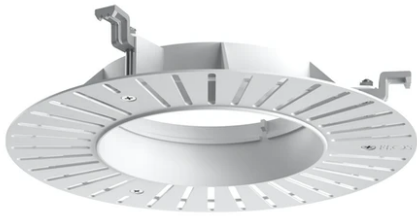

Light Shadow Pro Ø 90 Adjustable Optic Super Spot

New

■ 03.9985.14 - Black

LED lighting module, with low glare, to be inserted in the recessed frames (not included), installation through a bayonet system with interchangeable spots. Remote driver not included.

Main specifications

Number of heads	1	Net lumen (lm)	802
Lamp category	LED	Mountings	Recessed
Power (W)	10W	Environment	Indoor dry location
CCT (K)	3000K		
CRI	90		

Optical

Lighting type	Direct
LED type	LED array
Light distribution	Symmetric
Optical type	Super spot
Beam angle (°)	9
Beam angle C90-270 (°)	9

Beam Angle:	9°		
h(m)	E(lx)	D(m)	
1	27621	0.16	
2	6905	0.31	
3	3069	0.47	
4	1726	0.62	
5	1105	0.78	

Luminous flux luminaire
802 lm

Electrical

Current (mA)	800	Insulation class	III
Dimmable	Yes		
Driver	Remote excluded		
Driver type	Non Dimmable, Dimmable DALI 2, Dimmable, Dimmable Casambi, Dimmable 1-10V, Dimmable DALI 1, Mains Cut Dimming		
Emergency	Without		

Physical

Color	Black	Rotation (°)	355
Orientation	Adjustable	Spot diameter (mm)	90
Recessed depth (mm)	111		
Weight (kg)	0.54		
Tilt (°)	35		

Light Shadow Pro Ø 90 Adjustable Optic Super Spot

Installation Frame No Trim
08.0167.00