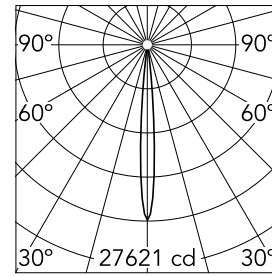

Main specifications

Number of heads	1	Net lumen (lm)	802
Lamp category	LED	Mountings	Recessed
Power (W)	10W	Environment	Indoor dry location
CCT (K)	3000K		
CRI	90		

Optical

Lighting type	Direct
LED type	LED array
Light distribution	Symmetric
Optical type	Super spot
Beam angle (°)	9
Beam angle C90-270 (°)	9

Physical

Color	Black	Rotation (°)	355
Orientation	Adjustable	Spot diameter (mm)	90
Recessed depth (mm)	111		
Weight (kg)	0.54		
Tilt (°)	35		

Light Shadow Pro Ø 90 Adjustable Optic Super Spot

Installation Frame No Trim
08.0167.00