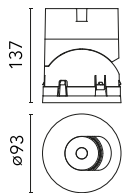

Main specifications

Number of heads	1	Net lumen (lm)	802
Lamp category	LED	Mountings	Recessed
Power (W)	10W	Environment	Indoor dry location
CCT (K)	3000K		
CRI	90		

Optical

Lighting type	Direct
LED type	LED array
Light distribution	Symmetric
Optical type	Super spot
Beam angle (°)	9
Beam angle C90-270 (°)	9

Physical

Color	Black	Rotation (°)	355
Orientation	Adjustable	Spot diameter (mm)	90
Recessed depth (mm)	111		
Weight (kg)	0.54		
Tilt (°)	35		

Light Shadow Pro Ø 90 Adjustable Optic Super Spot

Installation Frame No Trim
08.0167.00