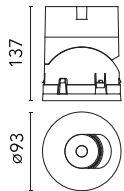

Main specifications

Number of heads	1	Net lumen (lm)	764
Lamp category	LED	Mountings	Recessed
Power (W)	10W	Environment	Indoor dry location
CCT (K)	2700K		
CRI	90		

Optical

Lighting type	Direct
LED type	LED array
Light distribution	Symmetric
Optical type	Super spot
Beam angle (°)	9
Beam angle C90-270 (°)	9

Physical

Color	Gold	Rotation (°)	355
Orientation	Adjustable	Spot diameter (mm)	90
Recessed depth (mm)	111		
Weight (kg)	0.54		
Tilt (°)	35		

Light Shadow Pro Ø 90 Adjustable Optic Super Spot

Installation Frame Trim
08.0165.40