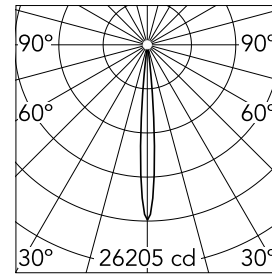

Main specifications

Number of heads	1	Net lumen (lm)	764
Lamp category	LED	Mountings	Recessed
Power (W)	10W	Environment	Indoor dry location
CCT (K)	2700K		
CRI	90		

Optical

Lighting type	Direct
LED type	LED array
Light distribution	Symmetric
Optical type	Super spot
Beam angle (°)	9
Beam angle C90-270 (°)	9

Physical

Color	Gold	Rotation (°)	355
Orientation	Adjustable	Spot diameter (mm)	90
Recessed depth (mm)	111		
Weight (kg)	0.54		
Tilt (°)	35		

Light Shadow Pro Ø 90 Adjustable Optic Super Spot

Installation Frame Trim
08.0165.40