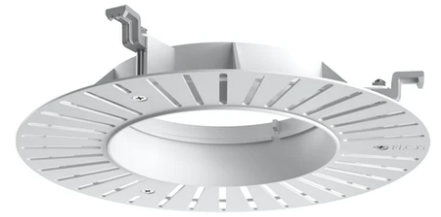

Light Shadow Pro Ø 90 Adjustable Optic Super Spot

New

03.9980.GL - Gold

LED lighting module, with low glare, to be inserted in the recessed frames (not included), installation through a bayonet system with interchangeable spots. Remote driver not included.

Main specifications

Number of heads	1	Net lumen (lm)	764
Lamp category	LED	Mountings	Recessed
Power (W)	10W	Environment	Indoor dry location
CCT (K)	2700K		
CRI	90		

Optical

Lighting type	Direct
LED type	LED array
Light distribution	Symmetric
Optical type	Super spot
Beam angle (°)	9
Beam angle C90-270 (°)	9

Physical

Color	Gold	Rotation (°)	355
Orientation	Adjustable	Spot diameter (mm)	90
Recessed depth (mm)	111		
Weight (kg)	0.54		
Tilt (°)	35		

Light Shadow Pro Ø 90 Adjustable Optic Super Spot

Installation Frame Trim
08.0165.40