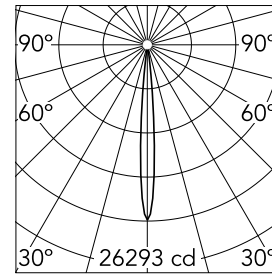

### Main specifications

<b>Number of heads</b>	1	<b>Net lumen (lm)</b>	763
<b>Lamp category</b>	LED	<b>Mountings</b>	Recessed
<b>Power (W)</b>	10W	<b>Environment</b>	Indoor dry location
<b>CCT (K)</b>	2700K		
<b>CRI</b>	90		

### Optical

<b>Lighting type</b>	Direct
<b>LED type</b>	LED array
<b>Light distribution</b>	Symmetric
<b>Optical type</b>	Super spot
<b>Beam angle (°)</b>	9
<b>Beam angle C90-270 (°)</b>	9

<b>Beam Angle:</b>	9°		
<b>h(m)</b>	<b>E(lx)</b>	<b>D(m)</b>	
1	26293	0.16	
2	6573	0.31	
3	2921	0.47	
4	1643	0.62	
5	1052	0.78	

### Physical

<b>Color</b>	Black	<b>Rotation (°)</b>	355
<b>Orientation</b>	Adjustable	<b>Spot diameter (mm)</b>	90
<b>Recessed depth (mm)</b>	111		
<b>Weight (kg)</b>	0.54		
<b>Tilt (°)</b>	35		