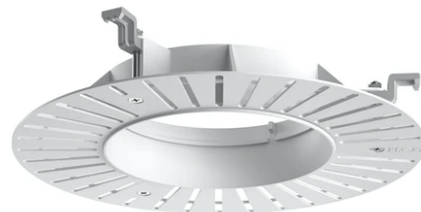

Light Shadow Pro Ø 90 Adjustable Optic Super Spot

Continuous current power supply,
Mains dimming, leading & trailing edge
220/240V – 50/60Hz, 300mA-14W /
350mA-17W / 400mA-19W /
450/500/600/650/700/750/800/900mA –
20W
60.9467

Continuous current power supply,
dimmi**ble** Casambi 220/240V-50/60Hz,
300mA-16W / 350mA-18,5W / 400mA-
21,5W / 450mA-24W / 500mA-27W /
600mA-32W / 650mA-35W / 700mA-36W
/750/800/900/950/1000/1050/1200mA –
38W
60.9207

Installation Frame No Trim
08.0167.00