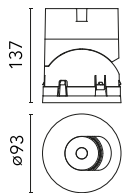

Light Shadow Pro Ø 90 Adjustable Optic Super Spot

New

■ 03.9980.14 - Black

LED lighting module, with low glare, to be inserted in the recessed frames (not included), installation through a bayonet system with interchangeable spots. Remote driver not included.