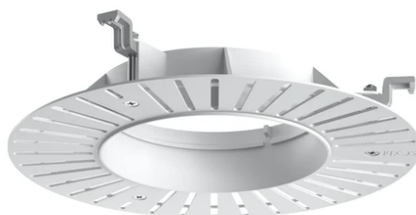

Continuous current supply source 240V
– 50/60Hz with dimmable DALI 2, push
dimming. 300mA-16W / 350mA-18W /
400mA-21W / 500mA-27W / 600mA-32W
/ 650mA-35W
700/750/800/900/950/1000/1050mA-38W
60.9186

Installation Frame No Trim
08.0167.00

Continuous current power supply, 0/1-
10V dimmable, 220/240V – 50/60Hz,
300mA-16W / 350mA-18W / 400mA-21W
/ 500mA-27W / 600mA-32W / 650mA-
35W /
700/750/800/900/950/1000/1050mA-36W
60.9439