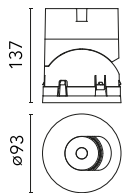

Main specifications

Number of heads	1	Net lumen (lm)	839
Lamp category	LED	Mountings	Recessed
Power (W)	10W	Environment	Indoor dry location
CCT (K)	4000K		
CRI	90		

Optical

Lighting type	Direct
LED type	LED array
Light distribution	Symmetric
Optical type	Super spot
Beam angle (°)	9
Beam angle C90-270 (°)	9