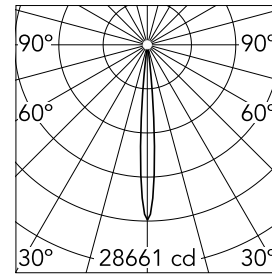

Main specifications

Number of heads	1	Net lumen (lm)	839
Lamp category	LED	Mountings	Recessed
Power (W)	10W	Environment	Indoor dry location
CCT (K)	4000K		
CRI	90		

Optical

Lighting type	Direct
LED type	LED array
Light distribution	Symmetric
Optical type	Super spot
Beam angle (°)	9
Beam angle C90-270 (°)	9