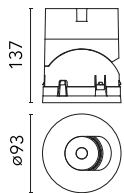

Main specifications

Number of heads	1	Net lumen (lm)	832
Lamp category	LED	Mountings	Recessed
Power (W)	10W	Environment	Indoor dry location
CCT (K)	4000K		
CRI	90		

Optical

Lighting type	Direct
LED type	LED array
Light distribution	Symmetric
Optical type	Super spot
Beam angle (°)	9
Beam angle C90-270 (°)	9