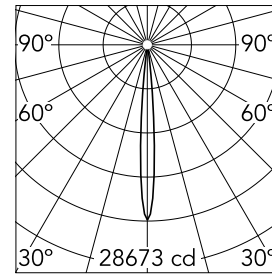

Main specifications

Number of heads	1	Net lumen (lm)	832
Lamp category	LED	Mountings	Recessed
Power (W)	10W	Environment	Indoor dry location
CCT (K)	4000K		
CRI	90		

Optical

Lighting type	Direct
LED type	LED array
Light distribution	Symmetric
Optical type	Super spot
Beam angle (°)	9
Beam angle C90-270 (°)	9