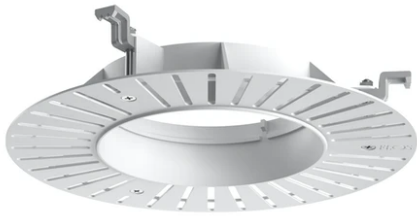

Installation Frame No Trim
08.0167.00