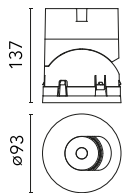

Main specifications

Number of heads	1	Net lumen (lm)	837
Lamp category	LED	Mountings	Recessed
Power (W)	10W	Environment	Indoor dry location
CCT (K)	4000K		
CRI	90		

Optical

Lighting type	Direct
LED type	LED array
Light distribution	Symmetric
Optical type	Super spot
Beam angle (°)	9
Beam angle C90-270 (°)	9

Physical

Color	Chrome	Rotation (°)	355
Orientation	Adjustable	Spot diameter (mm)	90
Recessed depth (mm)	111		
Weight (kg)	0.54		
Tilt (°)	35		

Light Shadow Pro Ø 90 Adjustable Optic Super Spot

Continuous current power supply,
Mains dimming, leading & trailing edge
220/240V – 50/60Hz, 300mA-14W /
350mA-17W / 400mA-19W /
450/500/600/650/700/750/800/900mA –
20W
60.9467