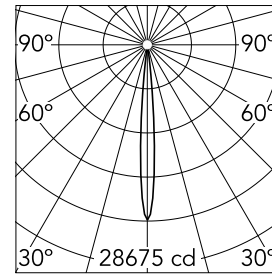

Main specifications

Number of heads	1	Net lumen (lm)	837
Lamp category	LED	Mountings	Recessed
Power (W)	10W	Environment	Indoor dry location
CCT (K)	4000K		
CRI	90		

Optical

Lighting type	Direct
LED type	LED array
Light distribution	Symmetric
Optical type	Super spot
Beam angle (°)	9
Beam angle C90-270 (°)	9

Physical

Color	Chrome	Rotation (°)	355
Orientation	Adjustable	Spot diameter (mm)	90
Recessed depth (mm)	111		
Weight (kg)	0.54		
Tilt (°)	35		

Light Shadow Pro Ø 90 Adjustable Optic Super Spot

Continuous current power supply,
Mains dimming, leading & trailing edge
220/240V – 50/60Hz, 300mA-14W /
350mA-17W / 400mA-19W /
450/500/600/650/700/750/800/900mA –
20W
60.9467