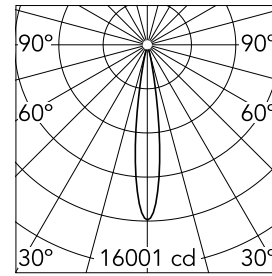

Main specifications

Number of heads	1	Net lumen (lm)	1397
Lamp category	LED	Mountings	Recessed
Power (W)	18W	Environment	Indoor dry location
CCT (K)	3000K		
CRI	90		

Optical

Lighting type	Direct
LED type	LED array
Light distribution	Symmetric
Optical type	Spot
Beam angle (°)	16
Beam angle C90-270 (°)	16

Physical

Color	White	Rotation (°)	355
Orientation	Adjustable	Spot diameter (mm)	90
Recessed depth (mm)	111		
Weight (kg)	0.54		
Tilt (°)	35		

Light Shadow Pro Ø 90 Adjustable Optic Spot

Continuous current power supply of 13-20W, 110/240V – 50/60Hz with power current selected through adjustable 300 mA – 15W / 350 mA – 18W / 400/450/500/550/600/650/700/750/800/850/900 mA – 15W. switch. 0/1-10V or push dimming
60.9188