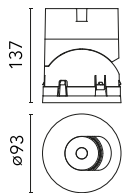

Main specifications

Number of heads	1	Net lumen (lm)	1397
Lamp category	LED	Mountings	Recessed
Power (W)	18W	Environment	Indoor dry location
CCT (K)	3000K		
CRI	90		

Optical

Lighting type	Direct
LED type	LED array
Light distribution	Symmetric
Optical type	Spot
Beam angle (°)	16
Beam angle C90-270 (°)	16

Physical

Color	White	Rotation (°)	355
Orientation	Adjustable	Spot diameter (mm)	90
Recessed depth (mm)	111		
Weight (kg)	0.54		
Tilt (°)	35		

Light Shadow Pro Ø 90 Adjustable Optic Spot

Continuous current power supply of 13-20W, 110/240V – 50/60Hz with power current selected through adjustable 300 mA – 15W / 350 mA – 18W / 400/450/500/550/600/650/700/750/800/850/900 mA – 15W. switch. 0/1-10V or push dimming
60.9188