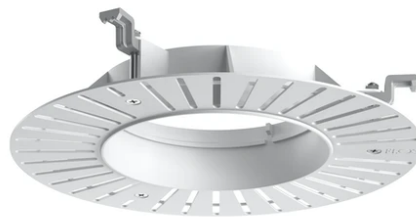

Continuous current power supply, 0/1-10V dimmable, 220/240V – 50/60Hz, 300mA-16W / 350mA-18W / 400mA-21W / 500mA-27W / 600mA-32W / 650mA-35W / 700/750/800/900/950/1000/1050mA-36W
60.9439

Continuous current power supply of 13-20W, 110/240V – 50/60Hz with power current selected through adjustable 300 mA – 15W / 350 mA – 18W / 400/450/500/550/600/ 650/700/750/800/850/900 mA – 15W. switch. 0/1-10V or push dimming
60.9188