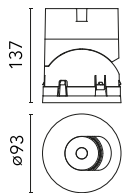

Main specifications

Number of heads	1	Net lumen (lm)	1316
Lamp category	LED	Mountings	Recessed
Power (W)	18W	Environment	Indoor dry location
CCT (K)	2700K		
CRI	90		

Optical

Lighting type	Direct
LED type	LED array
Light distribution	Symmetric
Optical type	Spot
Beam angle (°)	15
Beam angle C90-270 (°)	15

Physical

Color	Black	Rotation (°)	355
Orientation	Adjustable	Spot diameter (mm)	90
Recessed depth (mm)	111		
Weight (kg)	0.54		
Tilt (°)	35		

Light Shadow Pro Ø 90 Adjustable Optic Spot

Installation Frame Trim
08.0165.40