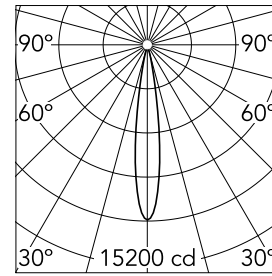

Main specifications

Number of heads	1	Net lumen (lm)	1316
Lamp category	LED	Mountings	Recessed
Power (W)	18W	Environment	Indoor dry location
CCT (K)	2700K		
CRI	90		

Optical

Lighting type	Direct
LED type	LED array
Light distribution	Symmetric
Optical type	Spot
Beam angle (°)	15
Beam angle C90-270 (°)	15

Physical

Color	Black	Rotation (°)	355
Orientation	Adjustable	Spot diameter (mm)	90
Recessed depth (mm)	111		
Weight (kg)	0.54		
Tilt (°)	35		

Light Shadow Pro Ø 90 Adjustable Optic Spot

Installation Frame Trim
08.0165.40