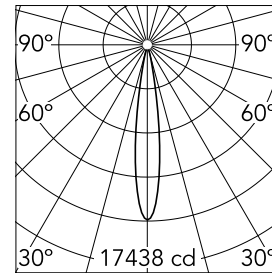

Main specifications

Number of heads	1	Net lumen (lm)	1522
Lamp category	LED	Mountings	Recessed
Power (W)	18W	Environment	Indoor dry location
CCT (K)	4000K		
CRI	90		

Optical

Lighting type	Direct
LED type	LED array
Light distribution	Symmetric
Optical type	Spot
Beam angle (°)	16
Beam angle C90-270 (°)	16

Physical

Color	White	Rotation (°)	355
Orientation	Adjustable	Spot diameter (mm)	90
Recessed depth (mm)	111		
Weight (kg)	0.54		
Tilt (°)	35		

Light Shadow Pro Ø 90 Adjustable Optic Spot

Continuous current supply source 240V – 50/60Hz with dimmable DALI 2, push dimming. 300mA-16W / 350mA-18W / 400mA-21W / 500mA-27W / 600mA-32W / 650mA-35W / 700/750/800/900/950/1000/1050mA-38W
60.9186