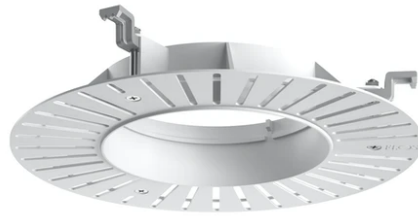

Installation Frame No Trim
08.0167.00