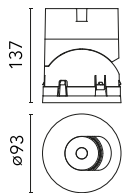

Main specifications

Number of heads	1	Net lumen (lm)	1522
Lamp category	LED	Mountings	Recessed
Power (W)	18W	Environment	Indoor dry location
CCT (K)	4000K		
CRI	90		

Optical

Lighting type	Direct
LED type	LED array
Light distribution	Symmetric
Optical type	Spot
Beam angle (°)	16
Beam angle C90-270 (°)	16

Physical

Color	White	Rotation (°)	355
Orientation	Adjustable	Spot diameter (mm)	90
Recessed depth (mm)	111		
Weight (kg)	0.54		
Tilt (°)	35		

Light Shadow Pro Ø 90 Adjustable Optic Spot

Continuous current supply source 240V – 50/60Hz with dimmable DALI 2, push dimming. 300mA-16W / 350mA-18W / 400mA-21W / 500mA-27W / 600mA-32W / 650mA-35W / 700/750/800/900/950/1000/1050mA-38W
60.9186