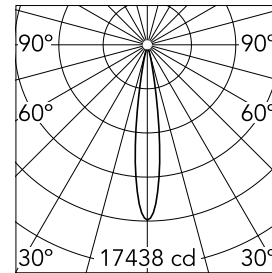

Main specifications

Number of heads	1	Net lumen (lm)	1510
Lamp category	LED	Mountings	Recessed
Power (W)	18W	Environment	Indoor dry location
CCT (K)	4000K		
CRI	90		

Optical

Lighting type	Direct
LED type	LED array
Light distribution	Symmetric
Optical type	Spot
Beam angle (°)	15
Beam angle C90-270 (°)	15

Physical

Color	Black	Rotation (°)	355
Orientation	Adjustable	Spot diameter (mm)	90
Recessed depth (mm)	111		
Weight (kg)	0.54		
Tilt (°)	35		

Light Shadow Pro Ø 90 Adjustable Optic Spot

Continuous current supply source 240V – 50/60Hz with dimmable DALI 2, push dimming. 300mA-16W / 350mA-18W / 400mA-21W / 500mA-27W / 600mA-32W / 650mA-35W
700/750/800/900/950/1000/1050mA-38W
60.9186