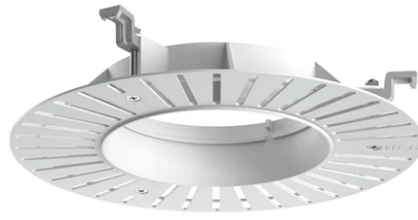

Installation Frame No Trim
08.0167.00