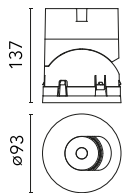

Main specifications

Number of heads	1	Net lumen (lm)	1510
Lamp category	LED	Mountings	Recessed
Power (W)	18W	Environment	Indoor dry location
CCT (K)	4000K		
CRI	90		

Optical

Lighting type	Direct
LED type	LED array
Light distribution	Symmetric
Optical type	Spot
Beam angle (°)	15
Beam angle C90-270 (°)	15