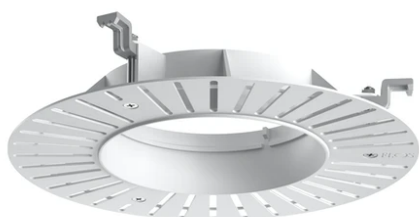

Installation Frame No Trim
08.0167.00

Continuous current power supply of
13-20W, 110/240V – 50/60Hz with power
current selected through adjustable
300 mA – 15W / 350 mA – 18W /
400/450/500/550/600/
650/700/750/800/850/900 mA – 15W.
switch. 0/1-10V or push dimming
60.9188

Continuous current power supply of
12-20W, 110/240V – 50/60Hz with power
current selected through adjustable
350mA – 17W / 400mA – 19W / 450 / 550
/ 600 / 700mA – 20W regulable Dali 1 y
Dali 2
60.9222