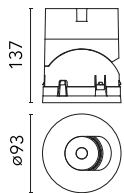

Main specifications

Number of heads	1	Net lumen (lm)	1525
Lamp category	LED	Mountings	Recessed
Power (W)	18W	Environment	Indoor dry location
CCT (K)	4000K		
CRI	90		

Optical

Lighting type	Direct
LED type	LED array
Light distribution	Symmetric
Optical type	Spot
Beam angle (°)	15
Beam angle C90-270 (°)	15

Physical

Color	Chrome	Rotation (°)	355
Orientation	Adjustable	Spot diameter (mm)	90
Recessed depth (mm)	111		
Weight (kg)	0.54		
Tilt (°)	35		

Light Shadow Pro Ø 90 Adjustable Optic Spot

Continuous current power supply,
Mains dimming, leading & trailing edge
220/240V – 50/60Hz, 300mA-14W /
350mA-17W / 400mA-19W /
450/500/600/650/700/750/800/900mA –
20W
60.9467