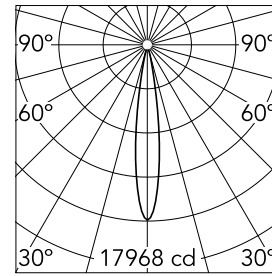

Main specifications

Number of heads	1	Net lumen (lm)	1525
Lamp category	LED	Mountings	Recessed
Power (W)	18W	Environment	Indoor dry location
CCT (K)	4000K		
CRI	90		

Optical

Lighting type	Direct
LED type	LED array
Light distribution	Symmetric
Optical type	Spot
Beam angle (°)	15
Beam angle C90-270 (°)	15

Physical

Color	Chrome	Rotation (°)	355
Orientation	Adjustable	Spot diameter (mm)	90
Recessed depth (mm)	111		
Weight (kg)	0.54		
Tilt (°)	35		

Light Shadow Pro Ø 90 Adjustable Optic Spot

Continuous current power supply,
Mains dimming, leading & trailing edge
220/240V – 50/60Hz, 300mA-14W /
350mA-17W / 400mA-19W /
450/500/600/650/700/750/800/900mA –
20W
60.9467