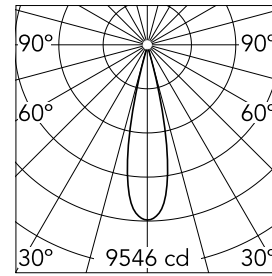

### Main specifications

<b>Number of heads</b>	1	<b>Net lumen (lm)</b>	1404
<b>Lamp category</b>	LED	<b>Mountings</b>	Recessed
<b>Power (W)</b>	18W	<b>Environment</b>	Indoor dry location
<b>CCT (K)</b>	3000K		
<b>CRI</b>	90		

### Optical

<b>Lighting type</b>	Direct
<b>LED type</b>	LED array
<b>Light distribution</b>	Symmetric
<b>Optical type</b>	Medium
<b>Beam angle (°)</b>	24
<b>Beam angle C90-270 (°)</b>	24

<b>Beam Angle:</b>	24°		
<b>h(m)</b>	<b>E(lx)</b>	<b>D(m)</b>	
1	9546	0.42	
2	2386	0.83	
3	1061	1.25	
4	597	1.67	
5	382	2.09	

### Physical

<b>Color</b>	White	<b>Rotation (°)</b>	355
<b>Orientation</b>	Adjustable	<b>Spot diameter (mm)</b>	90
<b>Recessed depth (mm)</b>	111		
<b>Weight (kg)</b>	0.54		
<b>Tilt (°)</b>	35		