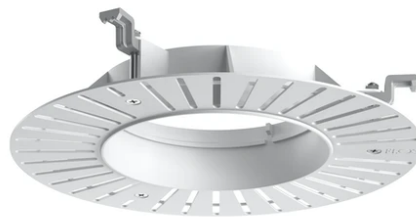

Continuous current power supply
220/240V – 50/60Hz. Adjustable Current
300mA-13W / 350mA-15W / 400mA-18W
/ 450mA-20W / 500mA-22W / 550mA-
24W / 600mA-27W / 650mA-29W /
700mA-31W / 750mA-32W / 800mA-33W
/ 850mA-35W / 900mA-38W / 950mA-
40W / 1000/1050mA-42W
60.9162

Installation Frame No Trim
08.0167.00

Installation Frame Trim
08.0165.14