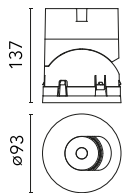

Light Shadow Pro Ø 90 Adjustable Optic Medium

New

■ 03.9987.14 - Black

LED lighting module, with low glare, to be inserted in the recessed frames (not included), installation through a bayonet system with interchangeable spots. Remote driver not included.