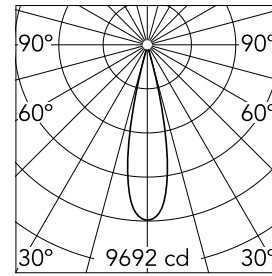

### Main specifications

<b>Number of heads</b>	1	<b>Net lumen (lm)</b>	1397
<b>Lamp category</b>	LED	<b>Mountings</b>	Recessed
<b>Power (W)</b>	18W	<b>Environment</b>	Indoor dry location
<b>CCT (K)</b>	3000K		
<b>CRI</b>	90		

### Optical

<b>Lighting type</b>	Direct
<b>LED type</b>	LED array
<b>Light distribution</b>	Symmetric
<b>Optical type</b>	Medium
<b>Beam angle (°)</b>	23
<b>Beam angle C90-270 (°)</b>	23

<b>Beam Angle:</b>	23°		
<b>h(m)</b>	<b>E(lx)</b>	<b>D(m)</b>	
1	9692	0.41	
2	2423	0.83	
3	1077	1.24	
4	606	1.65	
5	388	2.07	

### Physical

<b>Color</b>	Black	<b>Rotation (°)</b>	355
<b>Orientation</b>	Adjustable	<b>Spot diameter (mm)</b>	90
<b>Recessed depth (mm)</b>	111		
<b>Weight (kg)</b>	0.54		
<b>Tilt (°)</b>	35		