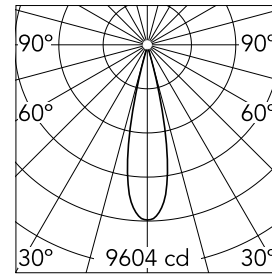

Main specifications

Number of heads	1	Net lumen (lm)	1402
Lamp category	LED	Mountings	Recessed
Power (W)	18W	Environment	Indoor dry location
CCT (K)	3000K		
CRI	90		

Optical

Lighting type	Direct
LED type	LED array
Light distribution	Symmetric
Optical type	Medium
Beam angle (°)	24
Beam angle C90-270 (°)	24

Physical

Color	Chrome	Rotation (°)	355
Orientation	Adjustable	Spot diameter (mm)	90
Recessed depth (mm)	111		
Weight (kg)	0.54		
Tilt (°)	35		

Light Shadow Pro Ø 90 Adjustable Optic Medium

Continuous current power supply of 13-20W, 110/240V – 50/60Hz with power current selected through adjustable 300 mA – 15W / 350 mA – 18W / 400/450/500/550/600/ 650/700/750/800/850/900 mA – 15W. switch. 0/1-10V or push dimming
60.9188