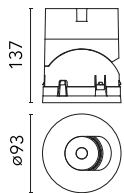

Main specifications

Number of heads	1	Net lumen (lm)	1402
Lamp category	LED	Mountings	Recessed
Power (W)	18W	Environment	Indoor dry location
CCT (K)	3000K		
CRI	90		

Optical

Lighting type	Direct
LED type	LED array
Light distribution	Symmetric
Optical type	Medium
Beam angle (°)	24
Beam angle C90-270 (°)	24