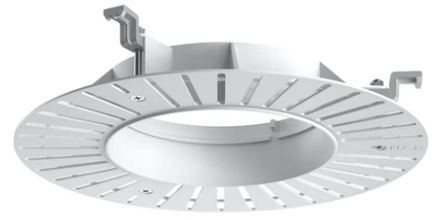

Installation Frame No Trim
08.0167.00