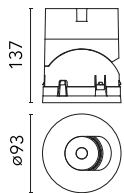

Light Shadow Pro Ø 90 Adjustable Optic Medium

New

03.9982.40 - White

LED lighting module, with low glare, to be inserted in the recessed frames (not included), installation through a bayonet system with interchangeable spots. Remote driver not included.