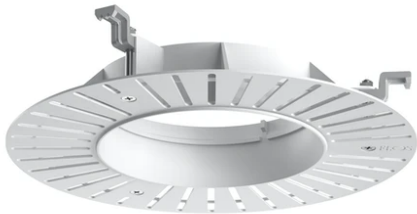

Installation Frame No Trim
08.0167.00

Continuous current power supply of 12-20W, 110/240V – 50/60Hz with power current selected through adjustable 350mA – 17W / 400mA – 19W / 450 / 550 / 600 / 700mA – 20W regulable Dali 1 y Dali 2
60.9222

Continuous current power supply, dimmable Casambi 220/240V-50/60Hz, 300mA-16W / 350mA-18,5W / 400mA-21,5W / 450mA-24W / 500mA-27W / 600mA-32W / 650mA-35W / 700mA-36W / 750/800/900/950/1000/1050/1200mA – 38W
60.9207