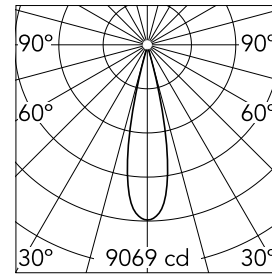

### Main specifications

<b>Number of heads</b>	1	<b>Net lumen (lm)</b>	1334
<b>Lamp category</b>	LED	<b>Mountings</b>	Recessed
<b>Power (W)</b>	18W	<b>Environment</b>	Indoor dry location
<b>CCT (K)</b>	2700K		
<b>CRI</b>	90		

### Optical

<b>Lighting type</b>	Direct
<b>LED type</b>	LED array
<b>Light distribution</b>	Symmetric
<b>Optical type</b>	Medium
<b>Beam angle (°)</b>	24
<b>Beam angle C90-270 (°)</b>	24

Beam Angle: 24°

### Physical

<b>Color</b>	White	<b>Rotation (°)</b>	355
<b>Orientation</b>	Adjustable	<b>Spot diameter (mm)</b>	90
<b>Recessed depth (mm)</b>	111		
<b>Weight (kg)</b>	0.54		
<b>Tilt (°)</b>	35		