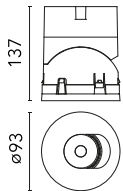

Main specifications

Number of heads	1	Net lumen (lm)	1517
Lamp category	LED	Mountings	Recessed
Power (W)	18W	Environment	Indoor dry location
CCT (K)	4000K		
CRI	90		

Optical

Lighting type	Direct
LED type	LED array
Light distribution	Symmetric
Optical type	Medium
Beam angle (°)	24
Beam angle C90-270 (°)	24

Physical

Color	Gold	Rotation (°)	355
Orientation	Adjustable	Spot diameter (mm)	90
Recessed depth (mm)	111		
Weight (kg)	0.54		
Tilt (°)	35		

Light Shadow Pro Ø 90 Adjustable Optic Medium

Continuous current power supply,
Mains dimming, leading & trailing edge
220/240V – 50/60Hz, 300mA-14W /
350mA-17W / 400mA-19W /
450/500/600/650/700/750/800/900mA –
20W
60.9467