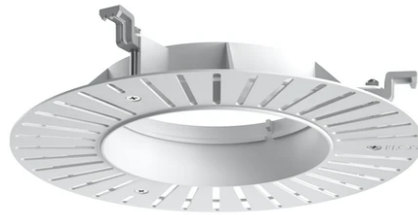

Light Shadow Pro Ø 90 Adjustable Optic Medium

New

03.9942.GL - Gold

LED lighting module, with low glare, to be inserted in the recessed frames (not included), installation through a bayonet system with interchangeable spots. Remote driver not included.

Main specifications

Number of heads	1	Net lumen (lm)	1517
Lamp category	LED	Mountings	Recessed
Power (W)	18W	Environment	Indoor dry location
CCT (K)	4000K		
CRI	90		

Optical

Lighting type	Direct
LED type	LED array
Light distribution	Symmetric
Optical type	Medium
Beam angle (°)	24
Beam angle C90-270 (°)	24

Physical

Color	Gold	Rotation (°)	355
Orientation	Adjustable	Spot diameter (mm)	90
Recessed depth (mm)	111		
Weight (kg)	0.54		
Tilt (°)	35		

Light Shadow Pro Ø 90 Adjustable Optic Medium

Continuous current power supply,
Mains dimming, leading & trailing edge
220/240V – 50/60Hz, 300mA-14W /
350mA-17W / 400mA-19W /
450/500/600/650/700/750/800/900mA –
20W
60.9467