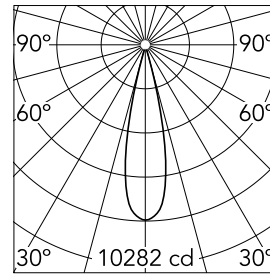

Main specifications

Number of heads	1	Net lumen (lm)	1517
Lamp category	LED	Mountings	Recessed
Power (W)	18W	Environment	Indoor dry location
CCT (K)	4000K		
CRI	90		

Optical

Lighting type	Direct
LED type	LED array
Light distribution	Symmetric
Optical type	Medium
Beam angle (°)	24
Beam angle C90-270 (°)	24

Physical

Color	Gold	Rotation (°)	355
Orientation	Adjustable	Spot diameter (mm)	90
Recessed depth (mm)	111		
Weight (kg)	0.54		
Tilt (°)	35		

Light Shadow Pro Ø 90 Adjustable Optic Medium

Continuous current power supply,
Mains dimming, leading & trailing edge
220/240V – 50/60Hz, 300mA-14W /
350mA-17W / 400mA-19W /
450/500/600/650/700/750/800/900mA –
20W
60.9467