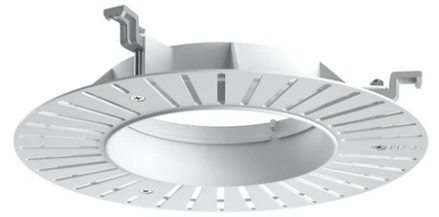

Installation Frame No Trim
08.0167.00