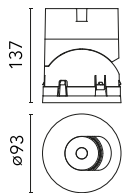

Light Shadow Pro Ø 90 Adjustable Optic Medium

New

■ 03.9942.14 - Black

LED lighting module, with low glare, to be inserted in the recessed frames (not included), installation through a bayonet system with interchangeable spots. Remote driver not included.