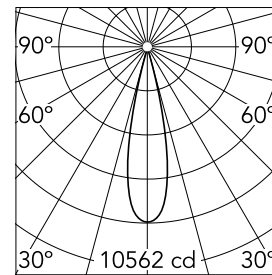

### Optical

Lighting type	Direct
LED type	LED array
Light distribution	Symmetric
Optical type	Medium
Beam angle (°)	23
Beam angle C90-270 (°)	23

Beam Angle:	23°	
h(m)	E(lx)	D(m)
1	10562	0.41
2	2641	0.83
3	1174	1.24
4	660	1.65
5	422	2.07

### Physical

Color	Black	Rotation (°)	355
Orientation	Adjustable	Spot diameter (mm)	90
Recessed depth (mm)	111		
Weight (kg)	0.54		
Tilt (°)	35		