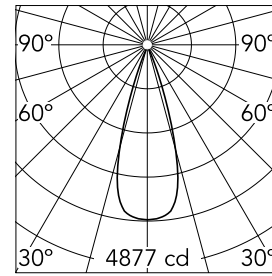

Main specifications

| | | | |
|------------------------|-------|-----------------------|---------------------|
| Number of heads | 1 | Net lumen (lm) | 1404 |
| Lamp category | LED | Mountings | Recessed |
| Power (W) | 18W | Environment | Indoor dry location |
| CCT (K) | 2700K | | |
| CRI | 90 | | |

Optical

| | |
|-------------------------------|-----------|
| Lighting type | Direct |
| LED type | LED array |
| Light distribution | Symmetric |
| Optical type | Flood |
| Beam angle (°) | 33 |
| Beam angle C90-270 (°) | 33 |

| | | | |
|--------------------|--------------|-------------|--|
| Beam Angle: | 33° | | |
| h(m) | E(lx) | D(m) | |
| 1 | 4877 | 0.60 | |
| 2 | 1219 | 1.19 | |
| 3 | 542 | 1.79 | |
| 4 | 305 | 2.39 | |
| 5 | 195 | 2.98 | |

Physical

| | | | |
|----------------------------|------------|---------------------------|-----|
| Color | White | Rotation (°) | 355 |
| Orientation | Adjustable | Spot diameter (mm) | 90 |
| Recessed depth (mm) | 111 | | |
| Weight (kg) | 0.54 | | |
| Tilt (°) | 35 | | |