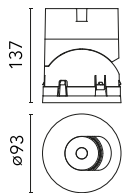

Main specifications

| | | | |
|------------------------|-------|-----------------------|---------------------|
| Number of heads | 1 | Net lumen (lm) | 1404 |
| Lamp category | LED | Mountings | Recessed |
| Power (W) | 18W | Environment | Indoor dry location |
| CCT (K) | 2700K | | |
| CRI | 90 | | |

Physical

| | | | |
|----------------------------|------------|---------------------------|-----|
| Color | White | Rotation (°) | 355 |
| Orientation | Adjustable | Spot diameter (mm) | 90 |
| Recessed depth (mm) | 111 | | |
| Weight (kg) | 0.54 | | |
| Tilt (°) | 35 | | |