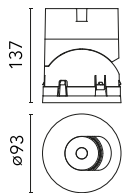

Main specifications

Number of heads	1	Net lumen (lm)	1593
Lamp category	LED	Mountings	Recessed
Power (W)	18W	Environment	Indoor dry location
CCT (K)	4000K		
CRI	90		

Optical

Lighting type	Direct
LED type	LED array
Light distribution	Symmetric
Optical type	Flood
Beam angle (°)	33
Beam angle C90-270 (°)	33