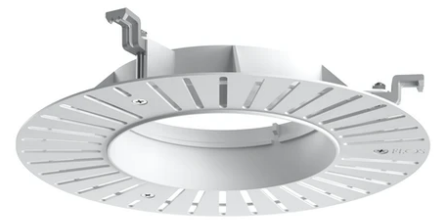

Installation Frame No Trim
08.0167.00