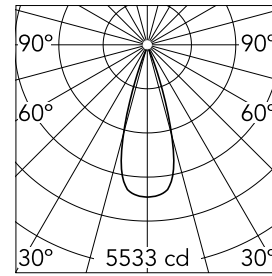

Main specifications

Number of heads	1	Net lumen (lm)	1593
Lamp category	LED	Mountings	Recessed
Power (W)	18W	Environment	Indoor dry location
CCT (K)	4000K		
CRI	90		

Optical

Lighting type	Direct
LED type	LED array
Light distribution	Symmetric
Optical type	Flood
Beam angle (°)	33
Beam angle C90-270 (°)	33

Physical

Color	White	Rotation (°)	355
Orientation	Adjustable	Spot diameter (mm)	90
Recessed depth (mm)	111		
Weight (kg)	0.54		
Tilt (°)	35		

Light Shadow Pro Ø 90 Adjustable Optic Flood

Continuous current power supply, 0/1-10V dimmable, 220/240V – 50/60Hz, 300mA-16W / 350mA-18W / 400mA-21W / 500mA-27W / 600mA-32W / 650mA-35W / 700/750/800/900/950/1000/1050mA-36W
60.9439