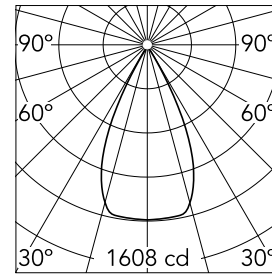

Main specifications

Number of heads	1	Net lumen (lm)	1198
Lamp category	LED	Mountings	Recessed
Power (W)	15W	Environment	Indoor dry location
CCT (K)	3000K		
CRI	90		

Optical

Lighting type	Direct
LED type	LED array
Light distribution	Symmetric
Optical type	Wide flood
Beam angle (°)	51
Beam angle C90-270 (°)	51

Emergency

Physical

Color	Black
Orientation	Fixed
Recessed depth (mm)	91
Weight (kg)	0.22
Spot diameter (mm)	60

Note

Please select 300 mA setting in the remote driver to match the power of the Adjustable version.