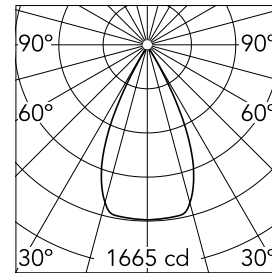

### Optical

Lighting type	Direct
LED type	LED array
Light distribution	Symmetric
Optical type	Wide flood
Beam angle (°)	51
Beam angle C90-270 (°)	51

Beam Angle:	51°	
	h(m)	E(lx) D(m)
1	1665	0.95
2	416	1.89
3	185	2.84
4	104	3.79
5	67	4.74

### Physical

Color	Chrome
Orientation	Fixed
Recessed depth (mm)	91
Weight (kg)	0.22
Spot diameter (mm)	60