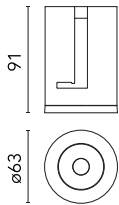

Light Shadow Pro Ø 60 Fixed Optic Wide Flood

New

03.9957.06 - Chrome

LED lighting module, with low glare, to be inserted in the recessed frames (not included), installation through a bayonet system with interchangeable spots. Remote driver not included.