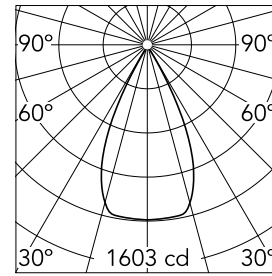

### Main specifications

Number of heads	1	Net lumen (lm)	1194
Lamp category	LED	Mountings	Recessed
Power (W)	15W	Environment	Indoor dry location
CCT (K)	2700K		
CRI	90		

### Optical

Lighting type	Direct
LED type	LED array
Light distribution	Symmetric
Optical type	Wide flood
Beam angle (°)	51
Beam angle C90-270 (°)	51

Beam Angle:	51°		
	h(m)	E(lx)	D(m)
1	1603	0.95	
2	401	1.89	
3	178	2.84	
4	100	3.79	
5	64	4.74	

### Physical

Color	Chrome
Orientation	Fixed
Recessed depth (mm)	91
Weight (kg)	0.22
Spot diameter (mm)	60