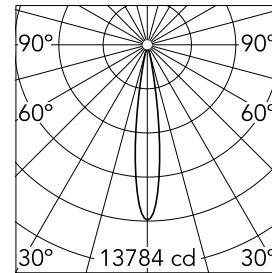

Main specifications

Number of heads	1	Net lumen (lm)	1187
Lamp category	LED	Mountings	Recessed
Power (W)	15W	Environment	Indoor dry location
CCT (K)	3000K		
CRI	90		

Optical

Lighting type	Direct
LED type	LED array
Light distribution	Symmetric
Optical type	Spot
Beam angle (°)	15
Beam angle C90-270 (°)	15