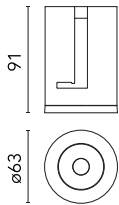

Main specifications

Number of heads	1	Net lumen (lm)	1187
Lamp category	LED	Mountings	Recessed
Power (W)	15W	Environment	Indoor dry location
CCT (K)	3000K		
CRI	90		

Optical

Lighting type	Direct
LED type	LED array
Light distribution	Symmetric
Optical type	Spot
Beam angle (°)	15
Beam angle C90-270 (°)	15

Physical

Color	Black
Orientation	Fixed
Recessed depth (mm)	91
Weight (kg)	0.22
Spot diameter (mm)	60

Note

Please select 300 mA setting in the remote driver to match the power of the Adjustable version.

Light Shadow Pro Ø 60 Fixed Optic Spot