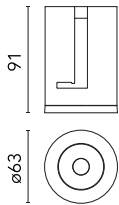

Main specifications

Number of heads	1	Net lumen (lm)	1180
Lamp category	LED	Mountings	Recessed
Power (W)	15W	Environment	Indoor dry location
CCT (K)	2700K		
CRI	90		

Optical

Lighting type	Direct
LED type	LED array
Light distribution	Symmetric
Optical type	Spot
Beam angle (°)	16
Beam angle C90-270 (°)	16

Physical

Color	Gold
Orientation	Fixed
Recessed depth (mm)	91
Weight (kg)	0.22
Spot diameter (mm)	60

Note

Please select 300 mA setting in the remote driver to match the power of the Adjustable version.

Light Shadow Pro Ø 60 Fixed Optic Spot