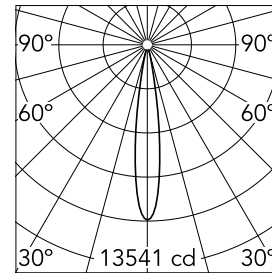

Main specifications

Number of heads	1	Net lumen (lm)	1180
Lamp category	LED	Mountings	Recessed
Power (W)	15W	Environment	Indoor dry location
CCT (K)	2700K		
CRI	90		

Optical

Lighting type	Direct
LED type	LED array
Light distribution	Symmetric
Optical type	Spot
Beam angle (°)	16
Beam angle C90-270 (°)	16

Physical

Color	Gold
Orientation	Fixed
Recessed depth (mm)	91
Weight (kg)	0.22
Spot diameter (mm)	60

Note

Please select 300 mA setting in the remote driver to match the power of the Adjustable version.

Light Shadow Pro Ø 60 Fixed Optic Spot