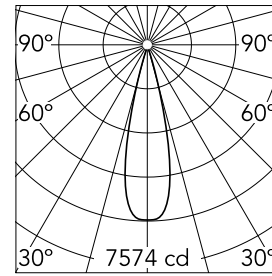

Main specifications

| | | | |
|------------------------|-------|-----------------------|---------------------|
| Number of heads | 1 | Net lumen (lm) | 1327 |
| Lamp category | LED | Mountings | Recessed |
| Power (W) | 15W | Environment | Indoor dry location |
| CCT (K) | 4000K | | |
| CRI | 90 | | |

| | | | |
|--------------------|--------------|-------------|--|
| Beam Angle: | 25° | | |
| h(m) | E(lx) | D(m) | |
| 1 | 7574 | 0.45 | |
| 2 | 1893 | 0.90 | |
| 3 | 842 | 1.36 | |
| 4 | 473 | 1.81 | |
| 5 | 303 | 2.26 | |

Physical

| | |
|----------------------------|-------|
| Color | White |
| Orientation | Fixed |
| Recessed depth (mm) | 91 |
| Weight (kg) | 0.22 |
| Spot diameter (mm) | 60 |

Note

Please select 300 mA setting in the remote driver to match the power of the Adjustable version.