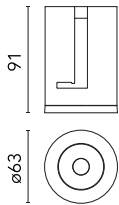

Light Shadow Pro Ø 60 Fixed Optic Medium

New

03.9911.40 - White

LED lighting module, with low glare, to be inserted in the recessed frames (not included), installation through a bayonet system with interchangeable spots. Remote driver not included.