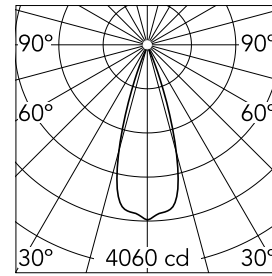

Main specifications

Number of heads	1	Net lumen (lm)	1225
Lamp category	LED	Mountings	Recessed
Power (W)	15W	Environment	Indoor dry location
CCT (K)	2700K		
CRI	90		

Optical

Lighting type	Direct
LED type	LED array
Light distribution	Symmetric
Optical type	Flood
Beam angle (°)	34
Beam angle C90-270 (°)	34

Physical

Color	Chrome
Orientation	Fixed
Recessed depth (mm)	91
Weight (kg)	0.22
Spot diameter (mm)	60

Note

Please select 300 mA setting in the remote driver to match the power of the Adjustable version.

Light Shadow Pro Ø 60 Fixed Optic Flood