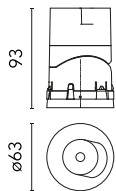

Main specifications

Number of heads	1	Net lumen (lm)	672
Lamp category	LED	Mountings	Recessed
Power (W)	10,5W	Environment	Indoor dry location
CCT (K)	2700K		
CRI	90		

Optical

Lighting type	Direct
LED type	LED array
Light distribution	Symmetric
Optical type	Spot
Beam angle (°)	16
Beam angle C90-270 (°)	16

Physical

Color	Black	Rotation (°)	355
Orientation	Adjustable	Spot diameter (mm)	60
Recessed depth (mm)	93		
Weight (kg)	0.22		
Tilt (°)	30		

Note

Preliminary photometries.

Light Shadow Pro Ø 60 Adjustable Optic Spot