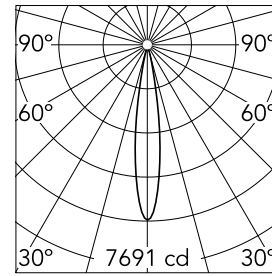

Main specifications

Number of heads	1	Net lumen (lm)	672
Lamp category	LED	Mountings	Recessed
Power (W)	10,5W	Environment	Indoor dry location
CCT (K)	2700K		
CRI	90		

Optical

Lighting type	Direct
LED type	LED array
Light distribution	Symmetric
Optical type	Spot
Beam angle (°)	16
Beam angle C90-270 (°)	16

Physical

Color	Black	Rotation (°)	355
Orientation	Adjustable	Spot diameter (mm)	60
Recessed depth (mm)	93		
Weight (kg)	0.22		
Tilt (°)	30		

Note

Preliminary photometries.

Light Shadow Pro Ø 60 Adjustable Optic Spot