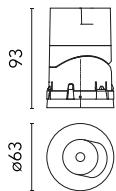

Main specifications

Number of heads	1	Net lumen (lm)	768
Lamp category	LED	Mountings	Recessed
Power (W)	10,5W	Environment	Indoor dry location
CCT (K)	4000K		
CRI	90		

Optical

Lighting type	Direct
LED type	LED array
Light distribution	Symmetric
Optical type	Spot
Beam angle (°)	16
Beam angle C90-270 (°)	16

Physical

Color	Chrome	Rotation (°)	355
Orientation	Adjustable	Spot diameter (mm)	60
Recessed depth (mm)	93		
Weight (kg)	0.22		
Tilt (°)	30		

Note

Preliminary photometries.

Light Shadow Pro Ø 60 Adjustable Optic Spot