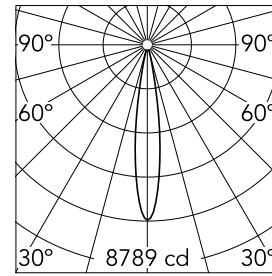

Main specifications

Number of heads	1	Net lumen (lm)	768
Lamp category	LED	Mountings	Recessed
Power (W)	10,5W	Environment	Indoor dry location
CCT (K)	4000K		
CRI	90		

Optical

Lighting type	Direct
LED type	LED array
Light distribution	Symmetric
Optical type	Spot
Beam angle (°)	16
Beam angle C90-270 (°)	16

Physical

Color	Chrome	Rotation (°)	355
Orientation	Adjustable	Spot diameter (mm)	60
Recessed depth (mm)	93		
Weight (kg)	0.22		
Tilt (°)	30		

Note

Preliminary photometries.

Light Shadow Pro Ø 60 Adjustable Optic Spot