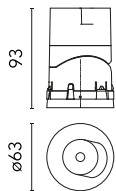

Main specifications

Number of heads	1	Net lumen (lm)	857
Lamp category	LED	Mountings	Recessed
Power (W)	10,5W	Environment	Indoor dry location
CCT (K)	3000K		
CRI	90		

Optical

Lighting type	Direct
LED type	LED array
Light distribution	Symmetric
Optical type	Medium
Beam angle (°)	22
Beam angle C90-270 (°)	22

Physical

Color	Gold	Rotation (°)	355
Orientation	Adjustable	Spot diameter (mm)	60
Recessed depth (mm)	93		
Weight (kg)	0.22		
Tilt (°)	30		

Light Shadow Pro Ø 60 Adjustable Optic Medium

Continuous current power supply,
Mains dimming, leading & trailing edge
220/240V – 50/60Hz, 300mA-14W /
350mA-17W / 400mA-19W /
450/500/600/650/700/750/800/900mA –
20W
60.9467