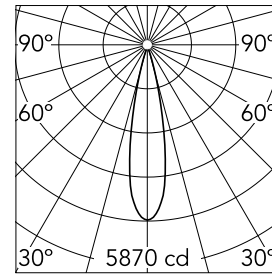

Main specifications

Number of heads	1	Net lumen (lm)	857
Lamp category	LED	Mountings	Recessed
Power (W)	10,5W	Environment	Indoor dry location
CCT (K)	3000K		
CRI	90		

Optical

Lighting type	Direct
LED type	LED array
Light distribution	Symmetric
Optical type	Medium
Beam angle (°)	22
Beam angle C90-270 (°)	22

Physical

Color	Gold	Rotation (°)	355
Orientation	Adjustable	Spot diameter (mm)	60
Recessed depth (mm)	93		
Weight (kg)	0.22		
Tilt (°)	30		

Light Shadow Pro Ø 60 Adjustable Optic Medium

Continuous current power supply,
Mains dimming, leading & trailing edge
220/240V – 50/60Hz, 300mA-14W /
350mA-17W / 400mA-19W /
450/500/600/650/700/750/800/900mA –
20W
60.9467