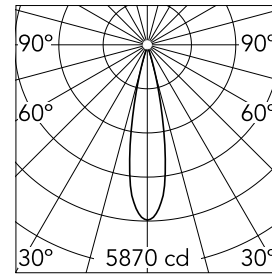

Main specifications

Number of heads	1	Net lumen (lm)	857
Lamp category	LED	Mountings	Recessed
Power (W)	10,5W	Environment	Indoor dry location
CCT (K)	3000K		
CRI	90		

Optical

Lighting type	Direct
LED type	LED array
Light distribution	Symmetric
Optical type	Medium
Beam angle (°)	22
Beam angle C90-270 (°)	22

Physical

Color	White	Rotation (°)	355
Orientation	Adjustable	Spot diameter (mm)	60
Recessed depth (mm)	93		
Weight (kg)	0.22		
Tilt (°)	30		

Light Shadow Pro Ø 60 Adjustable Optic Medium

Continuous current power supply, 0/1-10V dimmable, 220/240V – 50/60Hz, 300mA-16W / 350mA-18W / 400mA-21W / 500mA-27W / 600mA-32W / 650mA-35W / 700/750/800/900/950/1000/1050mA-36W
60.9439