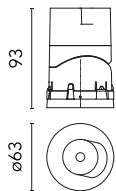

Main specifications

Number of heads	1	Net lumen (lm)	857
Lamp category	LED	Mountings	Recessed
Power (W)	10,5W	Environment	Indoor dry location
CCT (K)	3000K		
CRI	90		

Optical

Lighting type	Direct
LED type	LED array
Light distribution	Symmetric
Optical type	Medium
Beam angle (°)	22
Beam angle C90-270 (°)	22

Physical

Color	White	Rotation (°)	355
Orientation	Adjustable	Spot diameter (mm)	60
Recessed depth (mm)	93		
Weight (kg)	0.22		
Tilt (°)	30		

Light Shadow Pro Ø 60 Adjustable Optic Medium

Continuous current power supply, 0/1-10V dimmable, 220/240V – 50/60Hz, 300mA-16W / 350mA-18W / 400mA-21W / 500mA-27W / 600mA-32W / 650mA-35W / 700/750/800/900/950/1000/1050mA-36W
60.9439