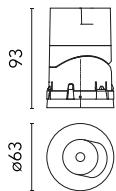

Main specifications

| | | | |
|-----------------|-------|----------------|---------------------|
| Number of heads | 1 | Net lumen (lm) | 857 |
| Lamp category | LED | Mountings | Recessed |
| Power (W) | 10,5W | Environment | Indoor dry location |
| CCT (K) | 2700K | | |
| CRI | 90 | | |

Physical

| | | | |
|---------------------|------------|--------------------|-----|
| Color | Gold | Rotation (°) | 355 |
| Orientation | Adjustable | Spot diameter (mm) | 60 |
| Recessed depth (mm) | 93 | | |
| Weight (kg) | 0.22 | | |
| Tilt (°) | 30 | | |