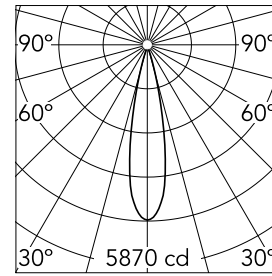

Beam Angle:	22°		
	h(m)	E(lx)	D(m)
1	5870	0.38	
2	1468	0.77	
3	652	1.15	
4	367	1.54	
5	235	1.92	

Luminous flux luminaire
857 lm

Electrical

Current (mA)	300	Insulation class	III
Dimmable	Yes		
Driver	Remote excluded		
Driver type	Non Dimmable, Dimmable DALI 2, Dimmable, Dimmable Casambi, Dimmable 1-10V, Dimmable DALI 1, Mains Cut Dimming		
Emergency	Without		

Physical

Color	Gold	Rotation (°)	355
Orientation	Adjustable	Spot diameter (mm)	60
Recessed depth (mm)	93		
Weight (kg)	0.22		
Tilt (°)	30