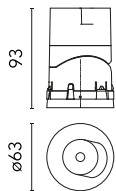

Main specifications

Number of heads	1	Net lumen (lm)	857
Lamp category	LED	Mountings	Recessed
Power (W)	10,5W	Environment	Indoor dry location
CCT (K)	2700K		
CRI	90		

Optical

Lighting type	Direct
LED type	LED array
Light distribution	Symmetric
Optical type	Medium
Beam angle (°)	22
Beam angle C90-270 (°)	22

Physical

Color	White	Rotation (°)	355
Orientation	Adjustable	Spot diameter (mm)	60
Recessed depth (mm)	93		
Weight (kg)	0.22		
Tilt (°)	30		

Light Shadow Pro Ø 60 Adjustable Optic Medium

Continuous current supply source 240V – 50/60Hz with dimmable DALI 2, push dimming. 300mA-16W / 350mA-18W / 400mA-21W / 500mA-27W / 600mA-32W / 650mA-35W
700/750/800/900/950/1000/1050mA-38W
60.9186