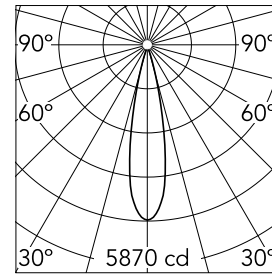

Main specifications

Number of heads	1	Net lumen (lm)	857
Lamp category	LED	Mountings	Recessed
Power (W)	10,5W	Environment	Indoor dry location
CCT (K)	2700K		
CRI	90		

Optical

Lighting type	Direct
LED type	LED array
Light distribution	Symmetric
Optical type	Medium
Beam angle (°)	22
Beam angle C90-270 (°)	22

Physical

Color	White	Rotation (°)	355
Orientation	Adjustable	Spot diameter (mm)	60
Recessed depth (mm)	93		
Weight (kg)	0.22		
Tilt (°)	30		

Light Shadow Pro Ø 60 Adjustable Optic Medium

Continuous current supply source 240V – 50/60Hz with dimmable DALI 2, push dimming. 300mA-16W / 350mA-18W / 400mA-21W / 500mA-27W / 600mA-32W / 650mA-35W
700/750/800/900/950/1000/1050mA-38W
60.9186