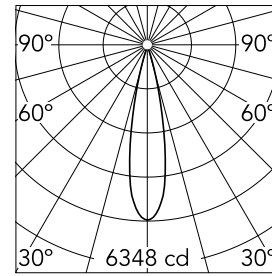

Main specifications

Number of heads	1	Net lumen (lm)	927
Lamp category	LED	Mountings	Recessed
Power (W)	10W	Environment	Indoor dry location
CCT (K)	4000K		
CRI	90		

Optical

Lighting type	Direct
LED type	LED array
Light distribution	Symmetric
Optical type	Medium
Beam angle (°)	22
Beam angle C90-270 (°)	22

Physical

Color	Black	Rotation (°)	355
Orientation	Adjustable	Spot diameter (mm)	60
Recessed depth (mm)	93		
Weight (kg)	0.22		
Tilt (°)	30		

Light Shadow Pro Ø 60 Adjustable Optic Medium

Continuous current power supply, 0/1-10V dimmable, 220/240V – 50/60Hz, 300mA-16W / 350mA-18W / 400mA-21W / 500mA-27W / 600mA-32W / 650mA-35W / 700/750/800/900/950/1000/1050mA-36W
60.9439