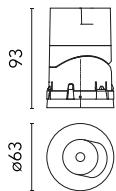

Main specifications

Number of heads	1	Net lumen (lm)	927
Lamp category	LED	Mountings	Recessed
Power (W)	10W	Environment	Indoor dry location
CCT (K)	4000K		
CRI	90		

Optical

Lighting type	Direct
LED type	LED array
Light distribution	Symmetric
Optical type	Medium
Beam angle (°)	22
Beam angle C90-270 (°)	22

Physical

Color	Black	Rotation (°)	355
Orientation	Adjustable	Spot diameter (mm)	60
Recessed depth (mm)	93		
Weight (kg)	0.22		
Tilt (°)	30		

Light Shadow Pro Ø 60 Adjustable Optic Medium

Continuous current power supply, 0/1-10V dimmable, 220/240V – 50/60Hz, 300mA-16W / 350mA-18W / 400mA-21W / 500mA-27W / 600mA-32W / 650mA-35W / 700/750/800/900/950/1000/1050mA-36W
60.9439