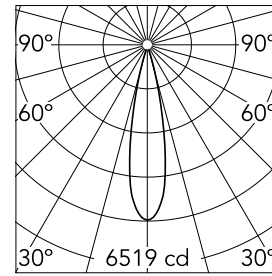

### Main specifications

Number of heads	1	Net lumen (lm)	952
Lamp category	LED	Mountings	Recessed
Power (W)	10W	Environment	Indoor dry location
CCT (K)	4000K		
CRI	90		

### Optical

Lighting type	Direct
LED type	LED array
Light distribution	Symmetric
Optical type	Medium
Beam angle (°)	22
Beam angle C90-270 (°)	22

Beam Angle:	22°		
	h(m)	E(lx)	D(m)
1	6519	0.38	
2	1630	0.77	
3	724	1.15	
4	407	1.54	
5	261	1.92	

### Physical

Color	Chrome	Rotation (°)	355
Orientation	Adjustable	Spot diameter (mm)	60
Recessed depth (mm)	93		
Weight (kg)	0.22		
Tilt (°)	30		