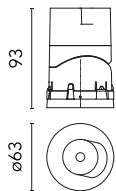

Light Shadow Pro Ø 60 Adjustable Optic Medium

New

03.9932.06 - Chrome

LED lighting module, with low glare, to be inserted in the recessed frames (not included), installation through a bayonet system with interchangeable spots. Remote driver not included.