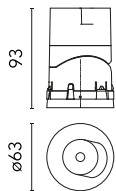

Main specifications

Number of heads	1	Net lumen (lm)	677
Lamp category	LED	Mountings	Recessed
Power (W)	10,5W	Environment	Indoor dry location
CCT (K)	3000K		
CRI	90		

Optical

Lighting type	Direct
LED type	LED array
Light distribution	Symmetric
Optical type	Flood
Beam angle (°)	28
Beam angle C90-270 (°)	28

Physical

Color	White	Rotation (°)	355
Orientation	Adjustable	Spot diameter (mm)	60
Recessed depth (mm)	93		
Weight (kg)	0.22		
Tilt (°)	30		

Light Shadow Pro Ø 60 Adjustable Optic Flood

Continuous current power supply, 0/1-10V dimmable, 220/240V – 50/60Hz, 300mA-16W / 350mA-18W / 400mA-21W / 500mA-27W / 600mA-32W / 650mA-35W / 700/750/800/900/950/1000/1050mA-36W
60.9439