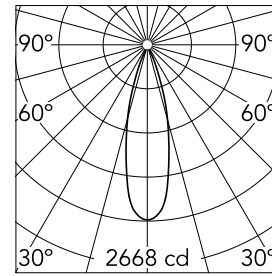

Main specifications

Number of heads	1	Net lumen (lm)	677
Lamp category	LED	Mountings	Recessed
Power (W)	10,5W	Environment	Indoor dry location
CCT (K)	3000K		
CRI	90		

Optical

Lighting type	Direct
LED type	LED array
Light distribution	Symmetric
Optical type	Flood
Beam angle (°)	28
Beam angle C90-270 (°)	28

Physical

Color	White	Rotation (°)	355
Orientation	Adjustable	Spot diameter (mm)	60
Recessed depth (mm)	93		
Weight (kg)	0.22		
Tilt (°)	30		

Light Shadow Pro Ø 60 Adjustable Optic Flood

Continuous current power supply, 0/1-10V dimmable, 220/240V – 50/60Hz, 300mA-16W / 350mA-18W / 400mA-21W / 500mA-27W / 600mA-32W / 650mA-35W / 700/750/800/900/950/1000/1050mA-36W
60.9439