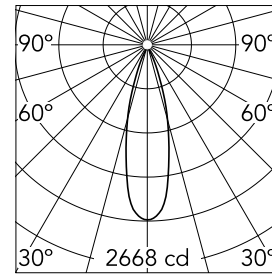

### Main specifications

Number of heads	1	Net lumen (lm)	677
Lamp category	LED	Mountings	Recessed
Power (W)	10,5W	Environment	Indoor dry location
CCT (K)	3000K		
CRI	90		

### Optical

Lighting type	Direct
LED type	LED array
Light distribution	Symmetric
Optical type	Flood
Beam angle (°)	28
Beam angle C90-270 (°)	28

Beam Angle:	28°		
	h(m)	E(lx)	D(m)
1	2668	0.50	
2	667	0.99	
3	296	1.49	
4	167	1.98	
5	107	2.48	

### Physical

Color	Black	Rotation (°)	355
Orientation	Adjustable	Spot diameter (mm)	60
Recessed depth (mm)	93		
Weight (kg)	0.22		
Tilt (°)	30		