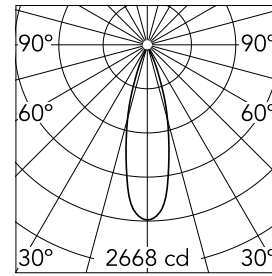

Main specifications

Number of heads	1	Net lumen (lm)	677
Lamp category	LED	Mountings	Recessed
Power (W)	10,5W	Environment	Indoor dry location
CCT (K)	2700K		
CRI	90		

Optical

Lighting type	Direct
LED type	LED array
Light distribution	Symmetric
Optical type	Flood
Beam angle (°)	28
Beam angle C90-270 (°)	28

Physical

Color	Black	Rotation (°)	355
Orientation	Adjustable	Spot diameter (mm)	60
Recessed depth (mm)	93		
Weight (kg)	0.22		
Tilt (°)	30		

Light Shadow Pro Ø 60 Adjustable Optic Flood

Non dimmable continuous current power supply of 220/240V – 50/60Hz with power current selected through adjustable with switch 200 mA – 8,5W / 300 mA – 13W / 350 mA – 15W / 400 mA – 17,5W / 450 mA – 19,5W / 500 mA – 22W
60.9160