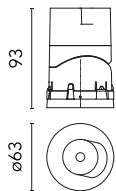

Main specifications

Number of heads	1	Net lumen (lm)	677
Lamp category	LED	Mountings	Recessed
Power (W)	10,5W	Environment	Indoor dry location
CCT (K)	2700K		
CRI	90		

Optical

Lighting type	Direct
LED type	LED array
Light distribution	Symmetric
Optical type	Flood
Beam angle (°)	28
Beam angle C90-270 (°)	28