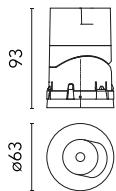

### Main specifications

Number of heads	1	Net lumen (lm)	677
Lamp category	LED	Mountings	Recessed
Power (W)	10,5W	Environment	Indoor dry location
CCT (K)	4000K		
CRI	90		

### Physical

Color	White	Rotation (°)	355
Orientation	Adjustable	Spot diameter (mm)	60
Recessed depth (mm)	93		
Weight (kg)	0.22		
Tilt (°)	30		