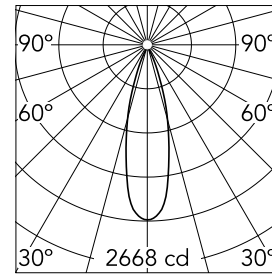

### Main specifications

Number of heads	1	Net lumen (lm)	677
Lamp category	LED	Mountings	Recessed
Power (W)	10,5W	Environment	Indoor dry location
CCT (K)	4000K		
CRI	90		

### Optical

Lighting type	Direct
LED type	LED array
Light distribution	Symmetric
Optical type	Flood
Beam angle (°)	28
Beam angle C90-270 (°)	28

Beam Angle:	28°		
	h(m)	E(lx)	D(m)
1	2668	0.50	
2	667	0.99	
3	296	1.49	
4	167	1.98	
5	107	2.48	

### Physical

Color	White	Rotation (°)	355
Orientation	Adjustable	Spot diameter (mm)	60
Recessed depth (mm)	93		
Weight (kg)	0.22		
Tilt (°)	30		