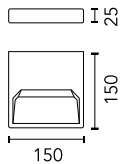

Fort Knox Wall LED Mini

09.2125.40A - White

Wall-mounted LED luminaire for indirect lighting. Power source incorporated into luminaire's body.

Main specifications

Number of heads	1	CRI	80
Lamp category	LED	Net lumen (lm)	2150
Power (W)	20W	Mountings	Wall surface
System power (W)	24W	Environment	Indoor dry location
CCT (K)	3000K		

Physical

Color	White
Orientation	Fixed
Weight (kg)	0.6
Length (mm)	150

Note

Mains Dimming under request.